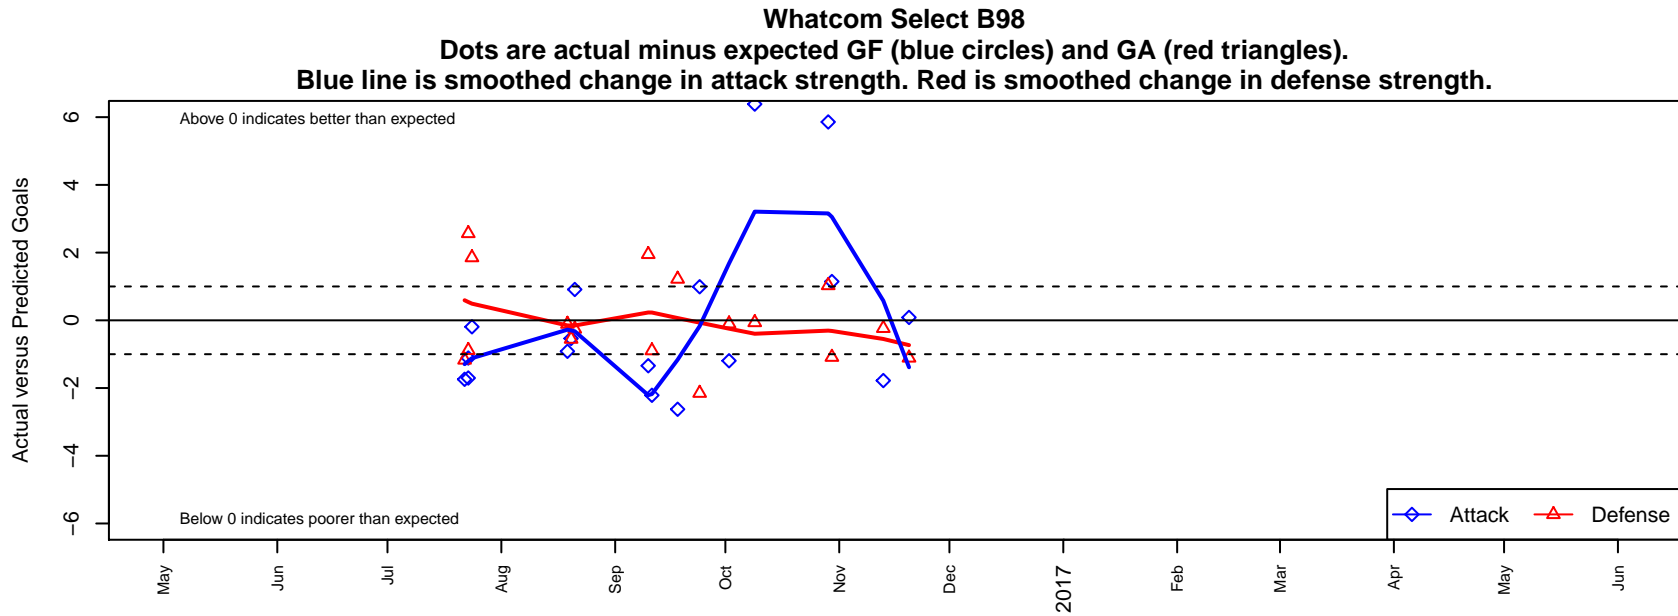

Whatcom Select B98

Bellingham, WA
B98 total strength=1549
attack=22.38 defense=8.03
fall league = PSPL Classic U19

alt names used:
WHATCOM SELECT (WA)
Whatcom Select BU19
(Ind.) Whatcom Select

Venues played:
2016 Crossfire Select U19 Gold
2016 Bigfoot BU19 U19
2016 PSPL Classic U19

**attack and defense variance (black dot)
relative to other teams
and top 10 in region**

**attack and defense rating
relative to others at age
and all opponents in last 13 months**

Performance relative to 13 month average