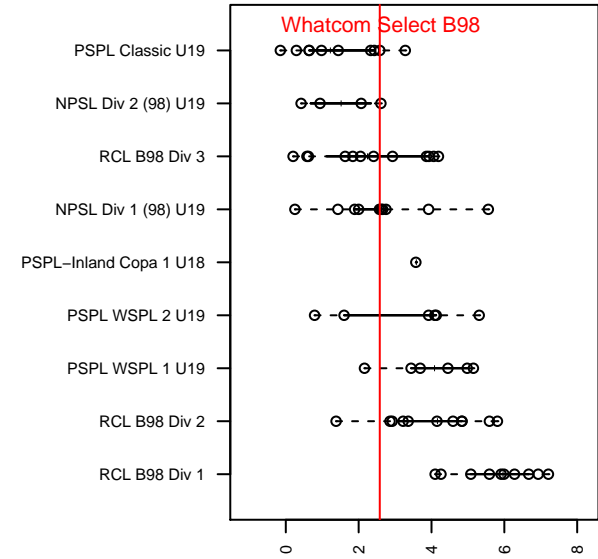

Whatcom Select B98

Bellingham, WA
B98 total strength=1549
attack=22.38 defense=8.03
fall league = PSPL Classic U19

alt names used:
WHATCOM SELECT (WA)
Whatcom Select BU19
(Ind.) Whatcom Select

Venues played:
2016 Crossfire Select U19 Gold
2016 Bigfoot BU19 U19
2016 PSPL Classic U19

**attack and defense variance (black dot)
relative to other teams
and top 10 in region**

**attack and defense rating
relative to others at age
and all opponents in last 13 months**

Performance relative to 13 month average